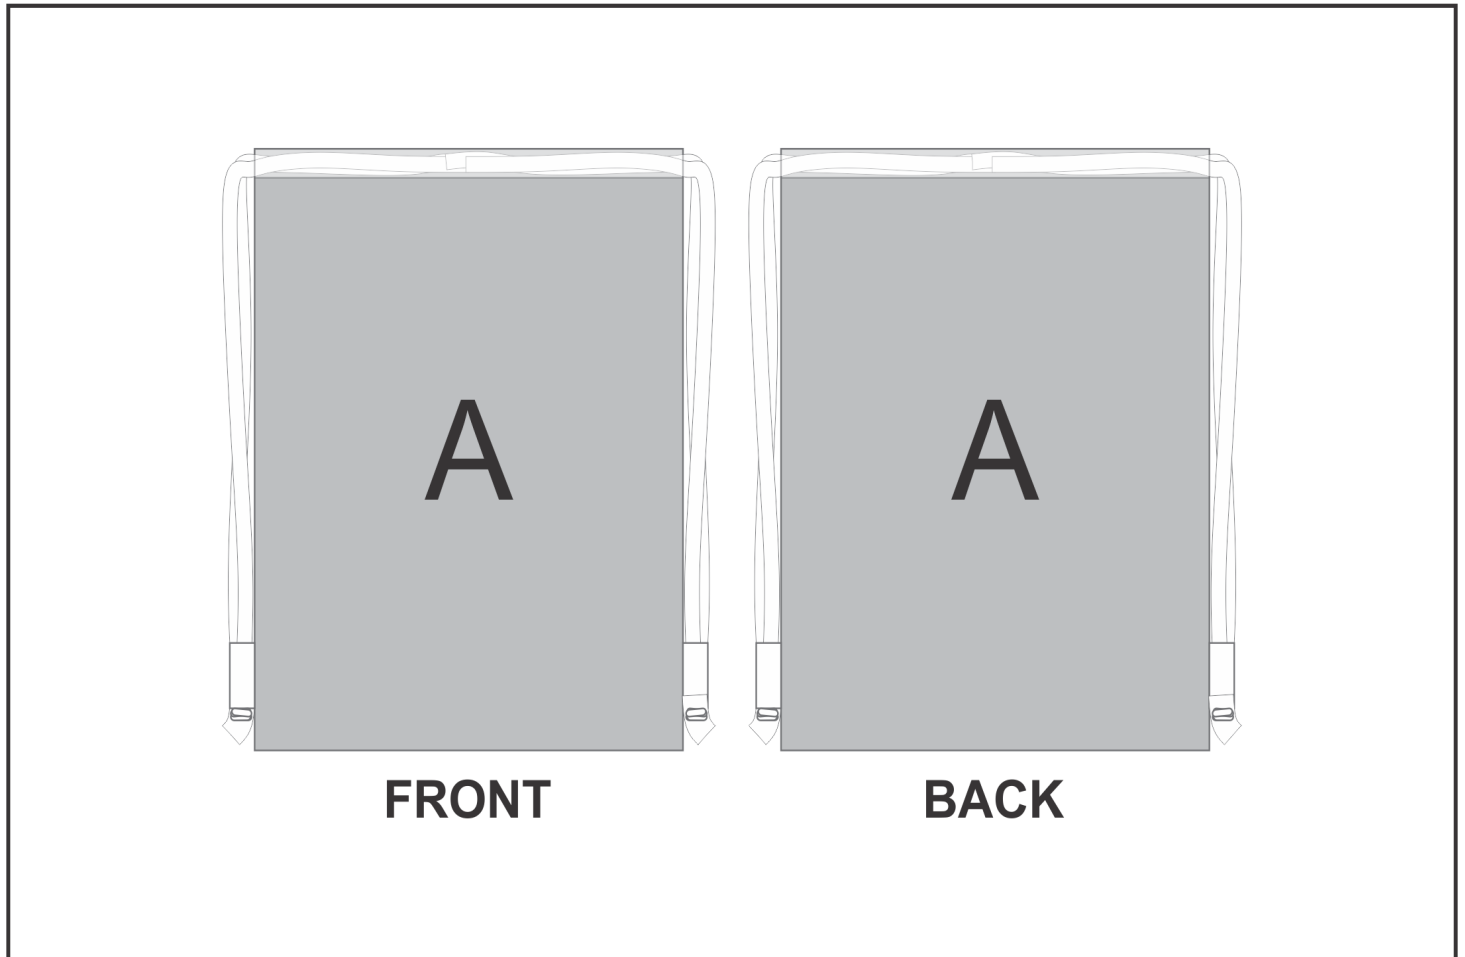

BC-HP-11-G

Hoppla Credo Drawstring Bag

Need to know:

Includes 1-Position Sublimation (setup fees apply)

- Please Note: We cannot guarantee 100% logo Alignment on all Brandable Panels.

Branding Options:

Position	Branding Method (Branding Code)	No. of Colours	Dimension
A	Custom Sublimation A (CPSUB-A)	Full Colour	348mm wide x 890mm high